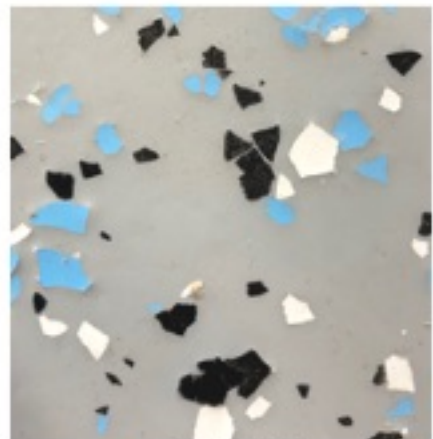

# ArmorClad Colors

---

**Beige** with black, white, brown flecks

**Gray** with black, white, light blue flecks

**Racing Red** with black, white, gray flecks

**Racing Blue** with black, white, gray flecks

**Khaki Tan** with brown, tan, beige, coppertone flecks

**Desert Tan** with ivory, navy, green, burgundy flecks

**Designer Gray** with light gray, medium gray, dark gray flecks